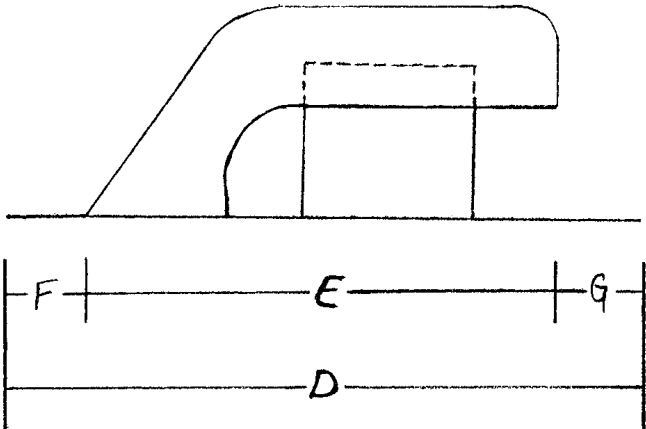

# PEAK VENT

"A Tradition of Quality Since 1937"

*Artis Metals Company, Inc.*

- ◆ LOW SILHOUETTE
- ◆ THREE SIDES OPEN
- ◆ INSTALLS ON ANY PITCH
- ◆ #8 INSECT SCREEN
- ◆ GALVANIZED (G-90)
- ◆ ALUMINUM (H3003)
- ◆ COPPER (COLD ROLLED 16 OZ.)
- ◆ PAINTED STEEL (BROWN, BLACK OR WHITE)

	A	B	C	D	E	F	G	H	I	J
3"	13.00	6.00	3.50	16.00	12.00	2.375	1.50	5.00	3.00	2.125
4"	13.00	6.00	3.50	16.00	12.00	2.375	1.50	5.00	3.00	2.125
5"	13.00	6.00	3.50	16.00	12.00	2.375	1.50	5.00	3.00	2.125
7"	13.00	8.50	2.25	19.50	15.00	2.75	2.00	5.00	3.00	2.125
10"	18.00	13.00	2.50	28.00	19.00	6.00	3.00	6.75	4.125	2.50