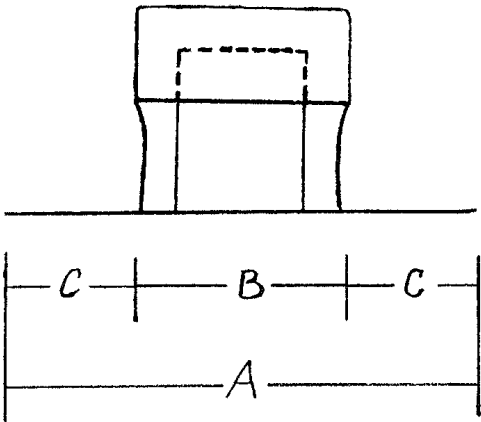

# PEAK VENT

"A Tradition of Quality Since 1937"

*Artis Metals Company, Inc.*

- ◆ LOW SILHOUETTE
- ◆ THREE SIDES OPEN
- ◆ INSTALLS ON ANY PITCH
- ◆ #8 INSECT SCREEN
- ◆ GALVANIZED (G-90)
- ◆ ALUMINUM (H3003)
- ◆ COPPER (COLD ROLLED 16 OZ.)
- ◆ PAINTED STEEL (BROWN, BLACK OR WHITE)

	A	B	C	D	E	F	G	H	I	J
3"	13.00	6.00	3.50	16.00	12.00	2.375	1.50	5.00	3.00	2.125
4"	13.00	6.00	3.50	16.00	12.00	2.375	1.50	5.00	3.00	2.125
5"	13.00	6.00	3.50	16.00	12.00	2.375	1.50	5.00	3.00	2.125
7"	13.00	8.50	2.25	19.50	15.00	2.75	2.00	5.00	3.00	2.125
10"	18.00	13.00	2.50	28.00	19.00	6.00	3.00	6.75	4.125	2.50