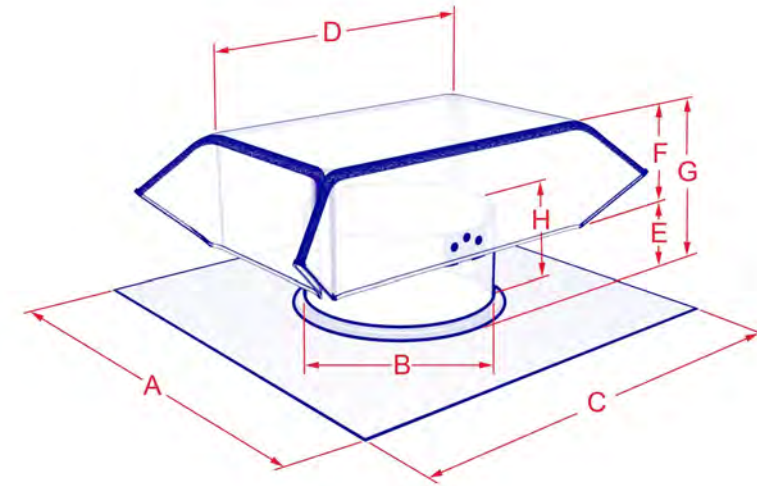

- LOW PROFILE DESIGN
- INSTALLS ON ANY PITCH
- 1/8" INSECT SCREEN
- CAN BE MANUFACTURED FOR SHAKE BASE, HARD CONNECT & CURB MOUNT APPLICATIONS
- TALLER CLEARANCES AVAILABLE
- SIZES 3", 4", & 6" ROUND CONNECT IN STYLE SHOWN ABOVE (DRAWN HOOD STYLE)
- GALVANIZED (G-90)
- POWDER COATED - BROWN, BLACK, OR WHITE
- OTHER MATERIALS AVAILABLE IN SIMILAR STYLES

**PRODUCT: J-VENT | ROOF VENT CAP (\_JV\_)**

**MATERIALS:** GALVANIZED, ALUMINUM, & POWDER COATED

**SIZES:** 3", 4" & 6" (DRAWN HOOD STYLE), 5", 7", 8"-12" (3 PIECE HOOD STYLE), 14" (CRIMPED HOOD STYLE)

"A Tradition of Quality Since 1937"

Artis Metals Company

**SPECIFICATION KEY**

**SPECIFY MATERIAL**

LEAVE BLANK = GALVANIZED (JV#)

**SPECIFY POWDER COATED**

**COLORS BEFORE & AFTER PART**

BL = BLACK (PJV#BL)

BR = BROWN (PV#BR)

W = WHITE (PJV#WH)

DRAWN HOOD STYLE  
SIZES: 3", 4" & 6"

CRIMPED HOOD STYLE  
SIZES: 14"

3 PIECE HOOD STYLE  
SIZES: 5", 7", 8"-12"

SKU	SIZE	A	B	C	D	E	F	G	H	Free Area
_JV328_ (DRAWN HOOD)	3"	8.00	3.00	8.00	5.50	1.25	1.75	3.00	2.00	7.00
_JV428_ (DRAWN HOOD)	4"	9.00	4.00	9.00	6.25	1.50	1.75	3.25	2.50	12.00
_JV528_ (3 PIECE HOOD)	5"	11.00	5.00	11.00	8.25	1.75	3.00	4.75	4.25	12.00
_JV626_ (DRAWN HOOD)	6"	12.00	6.00	15.00	10.00	2.00	3.00	5.00	4.00	28.00
_JV726_ (3 PIECE HOOD)	7"	12.00	7.00	15.00	11.00	2.75	3.25	6.00	4.50	38.00
_JV826_ (3 PIECE HOOD)	8"	15.00	8.00	15.00	12.00	2.00	3.50	5.50	5.00	50.00
_JV1026_ (3 PIECE HOOD)	10"	18.00	10.00	20.00	16.00	2.25	4.25	6.50	6.50	78.00
_JV1226_ (3 PIECE HOOD)	12"	20.00	12.00	24.00	19.00	2.50	4.50	7.00	7.00	113.00
_JV1424_ (CRIMPED HOOD)	14"	22.00	14.00	24.00	19.00	2.50	4.25	6.75	6.75	153.00