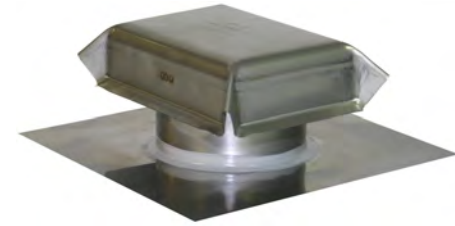

## PRODUCT: J-VENT | ROOF VENT CAP (\_JV\_)

MATERIALS: GALVANIZED, ALUMINUM, & POWDER COATED

SIZES: 3", 4" & 6" (DRAWN HOOD STYLE), 5", 7", 8"-12" (3 PIECE HOOD STYLE), 14" (CRIMPED HOOD STYLE)

"A Tradition of Quality Since 1937"

Artis Metals Company

DRAWN  
HOOD STYLE  
SIZES: 3", 4", & 6"

DRAWN  
HOOD STYLE  
SIZES: 3", 4", & 6"

3 PIECE  
HOOD STYLE  
SIZES: 5", 7", 8", 9",  
10", & 12"

CRIMPED  
HOOD STYLE  
SIZE: 14"

#### THE ARTIS J-VENT

IS USED PRIMARILY AS AN EXHAUST VENT FOR BATHROOMS, RANGE HOODS, AND OTHER AIR QUALITY APPLICATIONS. IT IS ALSO USED FOR PASSIVE ATTIC VENTILATION OR FRESH AIR INTAKE. THE J-VENT CAN ALSO BE USED ON ANY ROOF PITCH.

- LOW PROFILE DESIGN
- INSTALLS ON ANY PITCH
- 1/8" INSECT SCREEN
- CAN BE MANUFACTURED FOR SHAKE BASE, HARD CONNECT & CURB MOUNT APPLICATIONS
- TALLER CLEARANCES AVAILABLE
- SIZES 3", 4", & 6" ROUND CONNECT IN STYLE SHOWN ABOVE (DRAWN HOOD STYLE)
- GALVANIZED (G-90)
- POWDER COATED - BROWN, BLACK, OR WHITE
- OTHER MATERIALS AVAILABLE IN SIMILAR STYLES