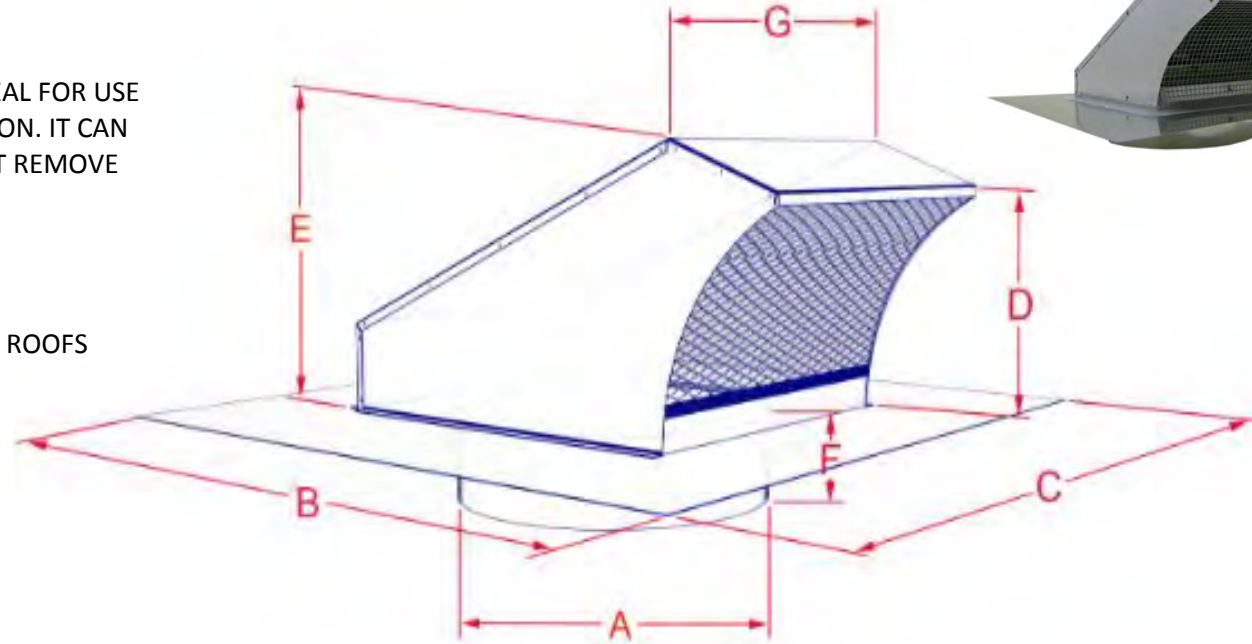

PRODUCT: ROOF MOUNT EXHAUST VENT (RDV___)

MATERIALS: GALVANIZED & ALUMINUM

SIZES: 4" - 10"

"A Tradition of Quality Since 1937"

Artis Metals Company

PRODUCT HIGHLIGHTS

THE ARTIS ROOF MOUNT EXHAUST VENT IS IDEAL FOR USE AS BATHROOM AND RANGE HOOD VENTILATION. IT CAN ALSO BE USED AS DRYER VENTILATION, MUST REMOVE SCREEN.

- LOW SILHOUETTE
- WITH OR WITHOUT DAMPER
- NOT RECOMMENDED FOR USE ON FLAT ROOFS
- 1/4" 1/8" SCREEN AVAILABLE
- INTAKE OR EXHAUST VENTING
- GALVANIZED (G-90)
- ALUMINUM (H3003)

SPECIFICATION KEY

SPECIFY MATERIAL AFTER PART