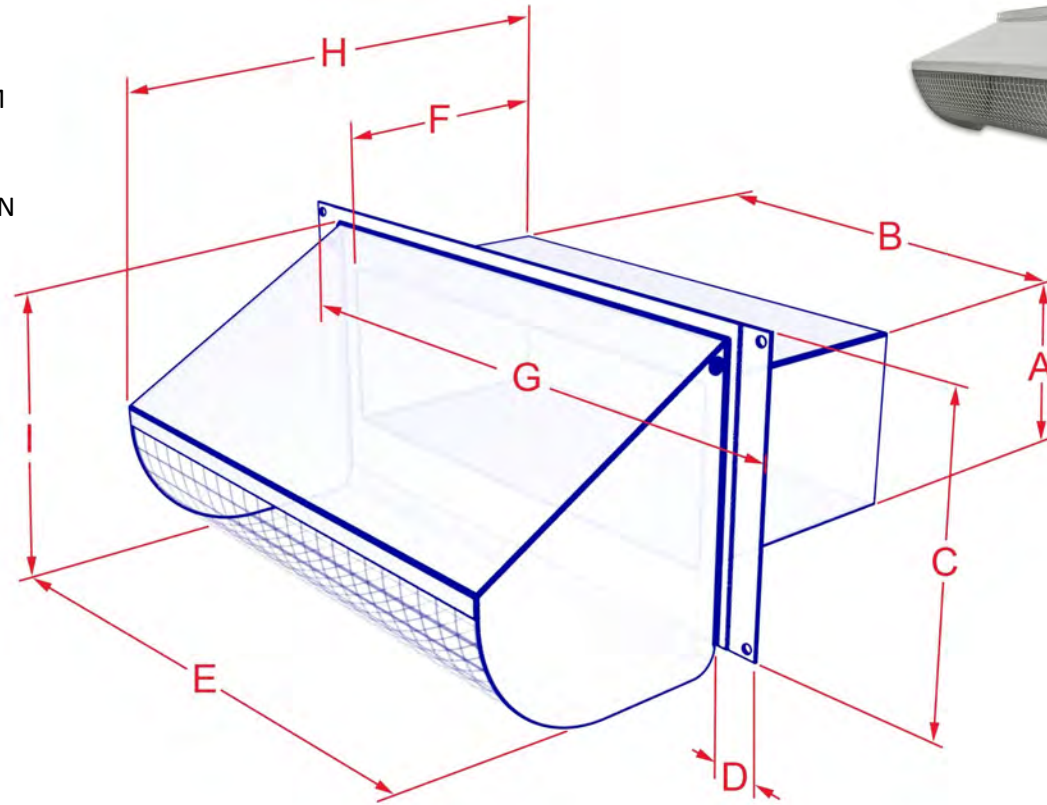

# PRODUCT: STAINLESS STEEL RECTANGULAR WALL VENT CAP (RS\_\_)

MATERIALS: STAINLESS STEEL

SIZES: 3.25" X 10" | DAMPER ONLY, SCREEN ONLY, DAMPER & SCREEN

"A Tradition of Quality Since 1937"

Artis Metals Company

## PRODUCT HIGHLIGHTS

STAINLESS STEEL WALL CAPS ARE MANUFACTURED FROM ALL 304-2B STAINLESS STEEL MATERIAL.

- WITH DAMPER ONLY OR DAMPER & SCREEN
- 1/4" STAINLESS STEEL SCREEN

### SPECIFY DAMPER & SCREEN OPTIONS BEFORE PART

LEAVE BLANK = DAMPER ONLY (RS310#)

S = SCREEN ONLY (RS310S)

SKU	SIZE	A	B	C	D	E	F	G	H	I
RS__	3.25" x 10"	3.25	10.00	5.825	1.00	11.00	4.875	12.75	9.50	4.25