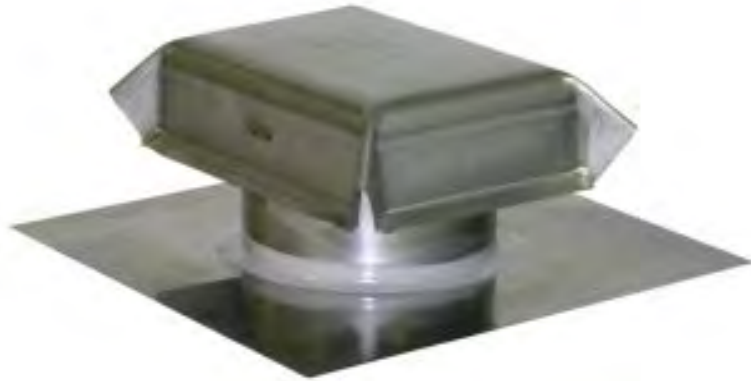

**PRODUCT: J-VENT | ROOF VENT CAP (SJV\_\_)**

**MATERIALS:** STAINLESS STEEL

**SIZES:** 3", 4", & 14" (CRIMPED HOOD STYLE) & 6", 8", 10", 12" (3 PIECE HOOD STYLE)

"A Tradition of Quality Since 1937"

® *Artis Metals Company*

CRIMPED HOOD STYLE

SIZES: 3", 4" & 14"

3 PIECE HOOD STYLE

SIZES: 6", 8", 10" & 12"

**PRODUCT HIGHLIGHTS**

THE ARTIS J-VENT IS USED PRIMARILY AS AN EXHAUST VENT FOR BATHROOMS, RANGE HOODS, AND OTHER AIR QUALITY APPLICATIONS. IT IS ALSO USED FOR PASSIVE ATTIC VENTILATION OR FRESH AIR INTAKE. THE J-VENT CAN ALSO BE USED ON ANY ROOF PITCH.

- LOW SILHOUETTE
- INSTALLS ON ANY PITCH
- 1/8" INSECT SCREEN
- CAN BE MANUFACTURED FOR SHAKE BASE, HARD CONNECT & CURB MOUNT APPLICATIONS
- TALLER CLEARANCES AVAILABLE

**PRODUCT: J-VENT | ROOF VENT CAP (SJV\_\_)**

3 PIECE HOOD STYLE  
SIZES: 6", 8", 10", & 12"

SKU	SIZE	A	B	C	D	E	F	G	H	Free Area
SJV326 (CRIMPED HOOD)	3"	8.00	3.00	8.00	5.50	1.25	1.75	3.00	2.00	7.00
SJV426 (CRIMPED HOOD)	4"	9.00	4.00	9.00	6.25	1.50	1.75	3.25	2.50	12.00
SJV526 (3 PIECE HOOD)	5"	11.00	5.00	11.00	8.25	1.75	3.00	4.75	4.25	12.00
SJV626 (3 PIECE HOOD)	6"	12.00	6.00	15.00	10.00	2.00	3.00	5.00	4.00	28.00
SJV726 (3 PIECE HOOD)	7"	12.00	7.00	15.00	11.00	2.75	3.25	6.00	4.50	38.00
SJV826 (3 PIECE HOOD)	8"	15.00	8.00	15.00	12.00	2.00	3.50	5.50	5.00	50.00
SJV1026 (3 PIECE HOOD)	10"	18.00	10.00	20.00	16.00	2.25	4.25	6.50	6.50	78.00
SJV1226 (3 PIECE HOOD)	12"	20.00	12.00	24.00	19.00	2.50	4.50	7.00	7.00	113.00
SJV1426 (CRIMPED HOOD)	14"	22.00	14.00	24.00	19.00	2.50	4.25	6.75	6.75	153.00