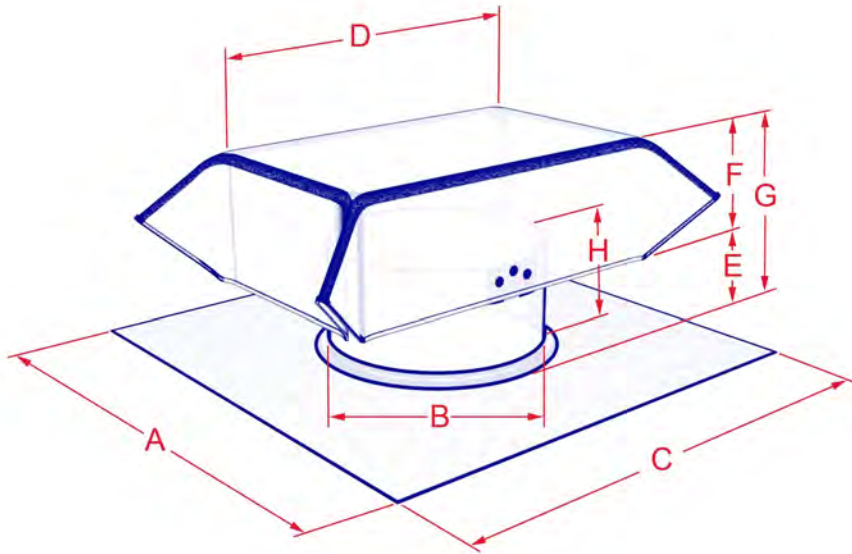

- LOW SILHOUETTE
- INSTALLS ON ANY PITCH
- 1/8" INSECT SCREEN
- CAN BE MANUFACTURED FOR SHAKE BASE, HARD CONNECT & CURB MOUNT APPLICATIONS
- TALLER CLEARANCES AVAILABLE

**PRODUCT: J-VENT | ROOF VENT CAP (SJV\_\_)**

**MATERIALS: STAINLESS STEEL**

**SIZES: 3", 4", & 14" (CRIMPED HOOD STYLE) & 6", 8", 10", 12" (3 PIECE HOOD STYLE)**

"A Tradition of Quality Since 1937"

*Artis Metals Company*

CRIMPED HOOD STYLE  
SIZES: 3", 4" & 14"

3 PIECE HOOD STYLE  
SIZES: 6", 8", 10", & 12"

SKU	SIZE	A	B	C	D	E	F	G	H	Free Area
SJV326 (CRIMPED HOOD)	3"	8.00	3.00	8.00	5.50	1.25	1.75	3.00	2.00	7.00
SJV426 (CRIMPED HOOD)	4"	9.00	4.00	9.00	6.25	1.50	1.75	3.25	2.50	12.00
SJV526 (3 PIECE HOOD)	5"	11.00	5.00	11.00	8.25	1.75	3.00	4.75	4.25	12.00
SJV626 (3 PIECE HOOD)	6"	12.00	6.00	15.00	10.00	2.00	3.00	5.00	4.00	28.00
SJV726 (3 PIECE HOOD)	7"	12.00	7.00	15.00	11.00	2.75	3.25	6.00	4.50	38.00
SJV826 (3 PIECE HOOD)	8"	15.00	8.00	15.00	12.00	2.00	3.50	5.50	5.00	50.00
SJV1026 (3 PIECE HOOD)	10"	18.00	10.00	20.00	16.00	2.25	4.25	6.50	6.50	78.00
SJV1226 (3 PIECE HOOD)	12"	20.00	12.00	24.00	19.00	2.50	4.50	7.00	7.00	113.00
SJV1426 (CRIMPED HOOD)	14"	22.00	14.00	24.00	19.00	2.50	4.25	6.75	6.75	153.00