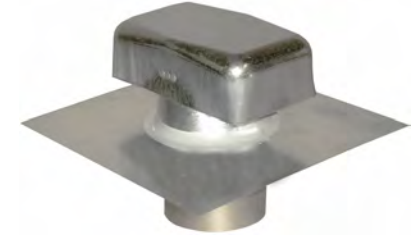

PRODUCT: J-VENT | ROOF VENT CAP | HARD CONNECT (PJV_HC)

MATERIALS: POWDER COATED - COLORS AVAILABLE IN (BLACK, BROWN, & WHITE)

SIZES: 3", 4" & 6" (DRAWN HOOD STYLE), 7", 8"-12" (3 PIECE HOOD STYLE), 14" (CRIMPED HOOD STYLE)

"A Tradition of Quality Since 1937"

Artis Metals Company

PRODUCT HIGHLIGHTS

THE ARTIS J-VENT HARD CONNECT EXTENSION IS USED FOR EASE FOR ATTACHMENT TO RIGID OR FLEX PIPE BELOW ROOF SHEETING.

- LOW SILHOUETTE
- INSTALLS ON ANY PITCH
- 1/8" INSECT SCREEN
- HARD CONNECT APPLICATION
- POWDER COATED (BROWN, BLACK, OR WHITE)

| PAINTED | A | B | C | D | E | F | G | H | I | Free Area |
|--------------------------|-------|------|-------|-------|------|------|------|------|-------|-----------|
| PJV328 HC (DRAWN HOOD) | 8.00 | 3.00 | 8.00 | 5.50 | 1.25 | 1.75 | 3.00 | 2.00 | 2.75 | 7.00 |
| PJV428 HC (DRAWN HOOD) | 9.00 | 4.00 | 9.00 | 6.25 | 1.50 | 1.75 | 3.25 | 2.50 | 3.125 | 12.00 |
| PJV528 HC (3 PIECE HOOD) | 11.00 | 5.00 | 11.00 | 8.25 | 1.75 | 3.00 | 4.75 | 4.25 | 3.125 | 12.00 |
| PJV626 HC (DRAWN HOOD) | 12.00 | 6.00 | 15.00 | 10.00 | 2.00 | 3.00 | 5.00 | 4.00 | 3.125 | 28.00 |
| PJV726 HC (3 PIECE HOOD) | 12.00 | 7.00 | 15.00 | 11.00 | 2.75 | 3.25 | 6.00 | 4.50 | 3.125 | 38.00 |

| PAINTED | A | B | C | D | E | F | G | H | I | Free Area |
|---------------------------|-------|-------|-------|-------|------|------|------|------|-------|-----------|
| PJV826 HC (3 PIECE HOOD) | 15.00 | 8.00 | 15.00 | 12.00 | 3.50 | 5.50 | 5.00 | 3.50 | 3.125 | 50.00 |
| PJV926 HC (3 PIECE HOOD) | 15.00 | 9.00 | 18.00 | 14.00 | 4.25 | 6.50 | 6.50 | 4.25 | 3.125 | 63.00 |
| PJV1026 HC (3 PIECE HOOD) | 15.00 | 10.00 | 20.00 | 16.00 | 4.50 | 7.00 | 7.00 | 4.50 | 3.125 | 78.00 |
| PJV1226 HC (3 PIECE HOOD) | 20.00 | 12.00 | 24.00 | 19.00 | 4.25 | 6.75 | 6.75 | 4.25 | 3.125 | 113.00 |
| PJV1424 HC (CRIMPED HOOD) | 22.00 | 14.00 | 24.00 | 19.00 | 3.50 | 5.50 | 5.00 | 3.50 | 3.125 | 153.00 |