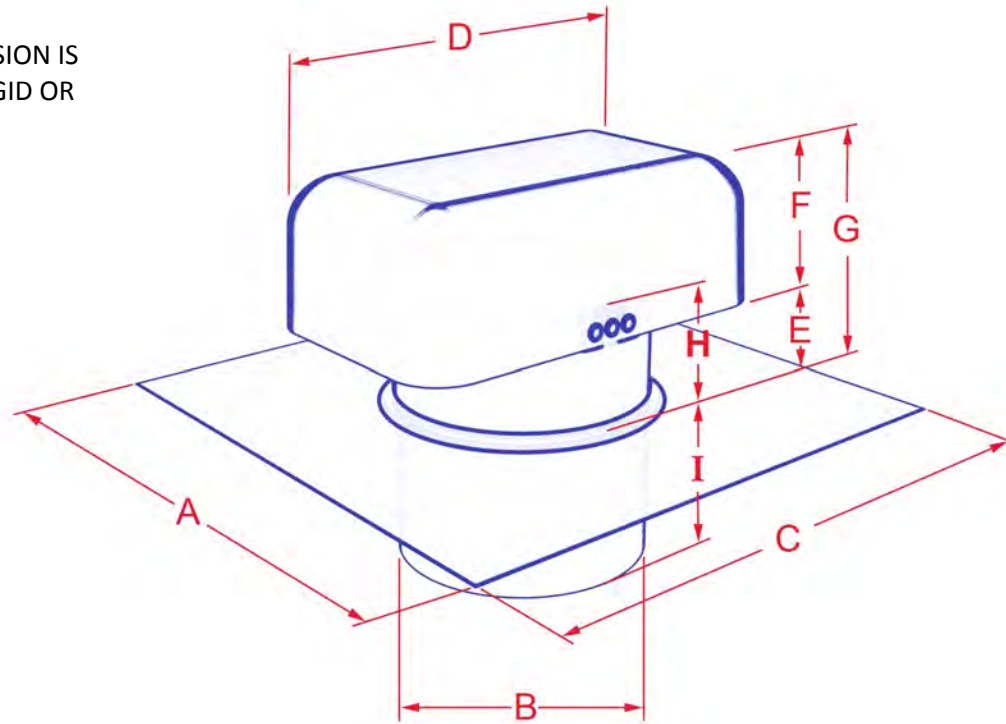

PRODUCT: J-VENT | ROOF VENT CAP | HARD CONNECT (PJV_HC)

MATERIALS: POWDER COATED - COLORS AVAILABLE IN (BLACK, BROWN, & WHITE)

SIZES: 3", 4" & 6" (DRAWN HOOD STYLE), 7", 8"-12" (3 PIECE HOOD STYLE), 14" (CRIMPED HOOD STYLE)

"A Tradition of Quality Since 1937"

Artis Metals Company

PRODUCT HIGHLIGHTS

THE ARTIS J-VENT HARD CONNECT EXTENSION IS USED FOR EASE FOR ATTACHMENT TO RIGID OR FLEX PIPE BELOW ROOF SHEETING.

- LOW SILHOUETTE
- INSTALLS ON ANY PITCH
- 1/8" INSECT SCREEN
- HARD CONNECT APPLICATION
- POWDER COATED (BROWN, BLACK, OR WHITE)

| PAINTED | A | B | C | D | E | F | G | H | I | Free Area |
|--------------------------|-------|------|-------|-------|------|------|------|------|-------|-----------|
| PJV328 HC (DRAWN HOOD) | 8.00 | 3.00 | 8.00 | 5.50 | 1.25 | 1.75 | 3.00 | 2.00 | 2.75 | 7.00 |
| PJV428 HC (DRAWN HOOD) | 9.00 | 4.00 | 9.00 | 6.25 | 1.50 | 1.75 | 3.25 | 2.50 | 3.125 | 12.00 |
| PJV528 HC (3 PIECE HOOD) | 11.00 | 5.00 | 11.00 | 8.25 | 1.75 | 3.00 | 4.75 | 4.25 | 3.125 | 12.00 |
| PJV626 HC (DRAWN HOOD) | 12.00 | 6.00 | 15.00 | 10.00 | 2.00 | 3.00 | 5.00 | 4.00 | 3.125 | 28.00 |
| PJV726 HC (3 PIECE HOOD) | 12.00 | 7.00 | 15.00 | 11.00 | 2.75 | 3.25 | 6.00 | 4.50 | 3.125 | 38.00 |

| PAINTED | A | B | C | D | E | F | G | H | I | Free Area |
|---------------------------|-------|-------|-------|-------|------|------|------|------|-------|-----------|
| PJV826 HC (3 PIECE HOOD) | 15.00 | 8.00 | 15.00 | 12.00 | 3.50 | 5.50 | 5.00 | 3.50 | 3.125 | 50.00 |
| PJV926 HC (3 PIECE HOOD) | 15.00 | 9.00 | 18.00 | 14.00 | 4.25 | 6.50 | 6.50 | 4.25 | 3.125 | 63.00 |
| PJV1026 HC (3 PIECE HOOD) | 15.00 | 10.00 | 20.00 | 16.00 | 4.50 | 7.00 | 7.00 | 4.50 | 3.125 | 78.00 |
| PJV1226 HC (3 PIECE HOOD) | 20.00 | 12.00 | 24.00 | 19.00 | 4.25 | 6.75 | 6.75 | 4.25 | 3.125 | 113.00 |
| PJV1424 HC (CRIMPED HOOD) | 22.00 | 14.00 | 24.00 | 19.00 | 3.50 | 5.50 | 5.00 | 3.50 | 3.125 | 153.00 |