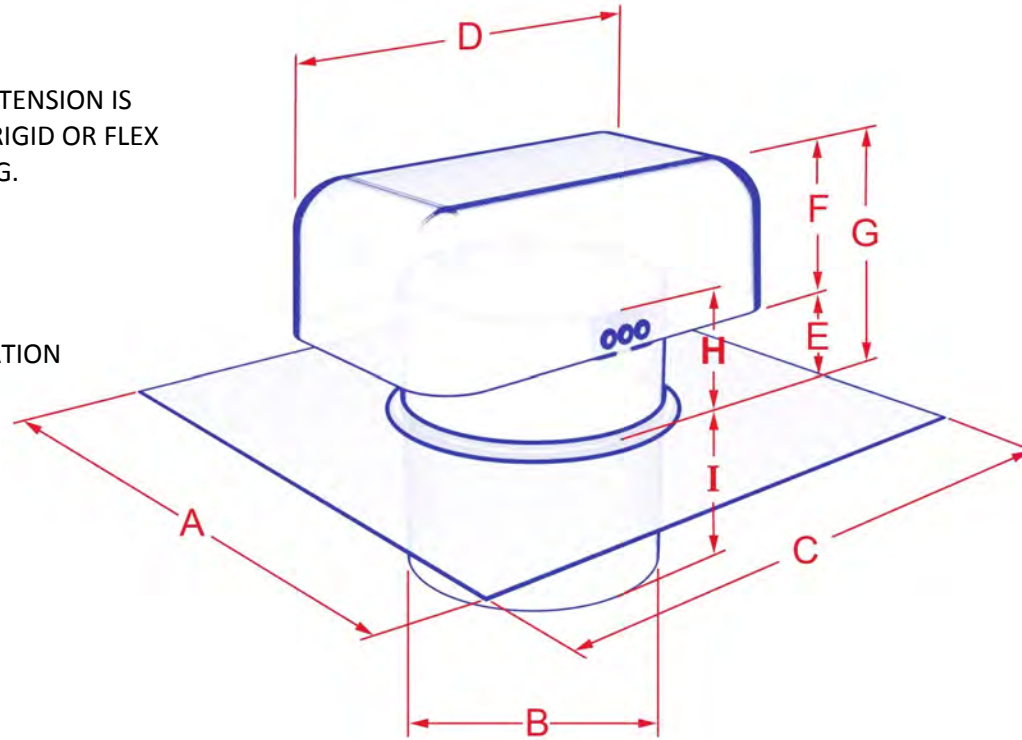

PRODUCT: J-VENT | ROOF VENT CAP | HARD CONNECT (JV__HC)

MATERIALS: GALVANIZED

SIZES: 3", 4" & 6" (DRAWN HOOD STYLE), 7", 8"-12" (3 PIECE HOOD STYLE), 14" (CRIMPED HOOD STYLE)

"A Tradition of Quality Since 1937"

Artis Metals Company

PRODUCT HIGHLIGHTS

THE ARTIS J-VENT HARD CONNECT EXTENSION IS USED FOR EASE FOR ATTACHMENT TO RIGID OR FLEX PIPE BELOW ROOF SHEETING.

- LOW SILHOUETTE
- INSTALLS ON ANY PITCH
- 1/8" INSECT SCREEN
- HARD CONNECT APPLICATION
- GALVANIZED (G-90)

| SKU | SIZE | A | B | C | D | E | F | G | H | I | Free Area |
|----------------------------|------|-------|------|-------|-------|------|------|------|------|-------|-----------|
| JV328 HC (DRAWN HOOD) | 3" | 8.00 | 3.00 | 8.00 | 5.50 | 1.25 | 1.75 | 3.00 | 2.00 | 2.75 | 7.00 |
| JV428 HC (DRAWN HOOD) | 4" | 9.00 | 4.00 | 9.00 | 6.25 | 1.50 | 1.75 | 3.25 | 2.50 | 3.125 | 12.00 |
| JV528 HC (3 PIECE HOOD) | 5" | 11.00 | 5.00 | 11.00 | 8.25 | 1.75 | 3.00 | 4.75 | 4.25 | 3.125 | 12.00 |
| JV626 HC (DRAWN HOOD) | 6" | 12.00 | 6.00 | 15.00 | 10.00 | 2.00 | 3.00 | 5.00 | 4.00 | 3.125 | 28.00 |
| JV726 HC (3 PIECE HOOD) | 7" | 12.00 | 7.00 | 15.00 | 11.00 | 2.75 | 3.25 | 6.00 | 4.50 | 3.125 | 38.00 |

| SKU | SIZE | A | B | C | D | E | F | G | H | I | Free Area |
|-----------------------------|------|-------|-------|-------|-------|------|------|------|------|-------|-----------|
| JV826 HC (3 PIECE HOOD) | 8" | 15.00 | 8.00 | 15.00 | 12.00 | 3.50 | 5.50 | 5.00 | 3.50 | 3.125 | 50.00 |
| JV926 HC (3 PIECE HOOD) | 9" | 15.00 | 9.00 | 18.00 | 14.00 | 4.25 | 6.50 | 6.50 | 4.25 | 3.125 | 63.00 |
| JV1026 HC (3 PIECE HOOD) | 10" | 15.00 | 10.00 | 20.00 | 16.00 | 4.50 | 7.00 | 7.00 | 4.50 | 3.125 | 78.00 |
| JV1226 HC (3 PIECE HOOD) | 12" | 20.00 | 12.00 | 24.00 | 19.00 | 4.25 | 6.75 | 6.75 | 4.25 | 3.125 | 113.00 |
| JV1424 HC (CRIMPED HOOD) | 14" | 22.00 | 14.00 | 24.00 | 19.00 | 3.50 | 5.50 | 5.00 | 3.50 | 3.125 | 153.00 |