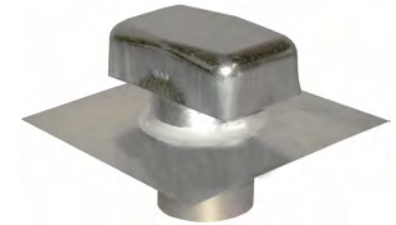

PRODUCT: J-VENT | ROOF VENT CAP | HARD CONNECT (JV__HC)

MATERIALS: GALVANIZED

SIZES: 3", 4" & 6" (DRAWN HOOD STYLE), 7", 8"-12" (3 PIECE HOOD STYLE), 14" (CRIMPED HOOD STYLE)

"A Tradition of Quality Since 1937"

Artis Metals Company

PRODUCT HIGHLIGHTS

THE ARTIS J-VENT HARD CONNECT EXTENSION IS USED FOR EASE FOR ATTACHMENT TO RIGID OR FLEX PIPE BELOW ROOF SHEETING.

- LOW SILHOUETTE
- INSTALLS ON ANY PITCH
- 1/8" INSECT SCREEN
- HARD CONNECT APPLICATION
- GALVANIZED (G-90)

| SKU | SIZE | A | B | C | D | E | F | G | H | I | Free Area |
|----------------------------|------|-------|------|-------|-------|------|------|------|------|-------|-----------|
| JV328 HC (DRAWN HOOD) | 3" | 8.00 | 3.00 | 8.00 | 5.50 | 1.25 | 1.75 | 3.00 | 2.00 | 2.75 | 7.00 |
| JV428 HC (DRAWN HOOD) | 4" | 9.00 | 4.00 | 9.00 | 6.25 | 1.50 | 1.75 | 3.25 | 2.50 | 3.125 | 12.00 |
| JV528 HC (3 PIECE HOOD) | 5" | 11.00 | 5.00 | 11.00 | 8.25 | 1.75 | 3.00 | 4.75 | 4.25 | 3.125 | 12.00 |
| JV626 HC (DRAWN HOOD) | 6" | 12.00 | 6.00 | 15.00 | 10.00 | 2.00 | 3.00 | 5.00 | 4.00 | 3.125 | 28.00 |
| JV726 HC (3 PIECE HOOD) | 7" | 12.00 | 7.00 | 15.00 | 11.00 | 2.75 | 3.25 | 6.00 | 4.50 | 3.125 | 38.00 |

| SKU | SIZE | A | B | C | D | E | F | G | H | I | Free Area |
|-----------------------------|------|-------|-------|-------|-------|------|------|------|------|-------|-----------|
| JV826 HC (3 PIECE HOOD) | 8" | 15.00 | 8.00 | 15.00 | 12.00 | 3.50 | 5.50 | 5.00 | 3.50 | 3.125 | 50.00 |
| JV926 HC (3 PIECE HOOD) | 9" | 15.00 | 9.00 | 18.00 | 14.00 | 4.25 | 6.50 | 6.50 | 4.25 | 3.125 | 63.00 |
| JV1026 HC (3 PIECE HOOD) | 10" | 15.00 | 10.00 | 20.00 | 16.00 | 4.50 | 7.00 | 7.00 | 4.50 | 3.125 | 78.00 |
| JV1226 HC (3 PIECE HOOD) | 12" | 20.00 | 12.00 | 24.00 | 19.00 | 4.25 | 6.75 | 6.75 | 4.25 | 3.125 | 113.00 |
| JV1424 HC (CRIMPED HOOD) | 14" | 22.00 | 14.00 | 24.00 | 19.00 | 3.50 | 5.50 | 5.00 | 3.50 | 3.125 | 153.00 |