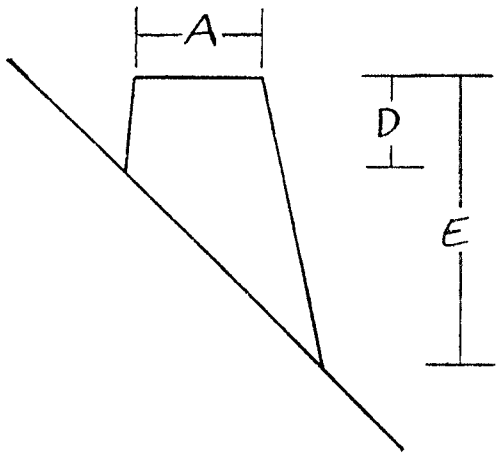

# STEEP PITCH FLASHING FOR B-VENT PIPE

"A Tradition of Quality Since 1937"

*Artis Metals Company, Inc.*

- ◆ FOR DOUBLE WALL PIPE
- ◆ 7/12 SLOPE TO 12/12 SLOPE
- ◆ POLYURETHANE SEALANT FOR WATERTIGHT SEAL
- ◆ GALVANIZED (G-90)
- ◆ STAINLESS STEEL (304-2B)

	A	B	C	D	E
3"	3.50	18.50	16.00	4.00	8.50
4"	4.50	20.00	17.00	4.25	9.50
5"	5.50	21.75	18.00	4.325	10.875
6"	6.50	23.75	19.50	3.875	11.625
7"	7.50	24.00	20.50	3.875	11.875
8"	8.50	26.00	22.00	3.875	13.00