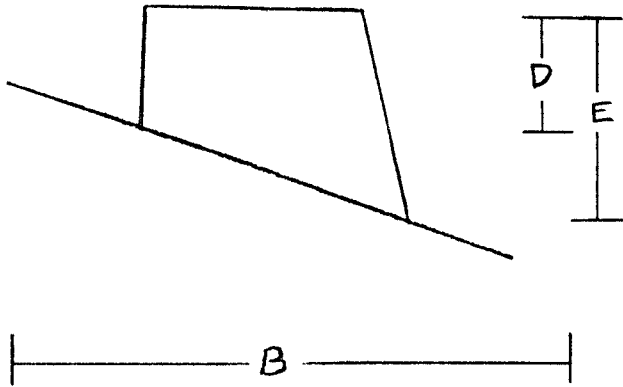

STANDARD PITCH FLASHING FOR B-VENT PIPE

"A Tradition of Quality Since 1937"

Artis Metals Company, Inc.

- ◆ FOR DOUBLE WALL PIPE
- ◆ 1/2" SLOPE TO 6/12 SLOPE
- ◆ POLYURETHANE SEALANT FOR WATERTIGHT SEAL
- ◆ GALVANIZED (G-90)
- ◆ STAINLESS STEEL (304-2B)

	A	B	C	D	E
3"	3.50	15.00	15.00	3.00	4.75
4"	4.50	18.00	18.00	4.00	6.00
5"	5.50	19.00	19.00	3.75	6.00
6"	6.50	19.00	19.00	3.325	6.75
7"	7.50	22.00	22.00	3.25	6.75
8"	8.50	22.00	22.00	4.125	7.00
10"	10.50	24.00	24.00	5.325	9.00
12"	12.50	26.00	26.00	5.25	8.75