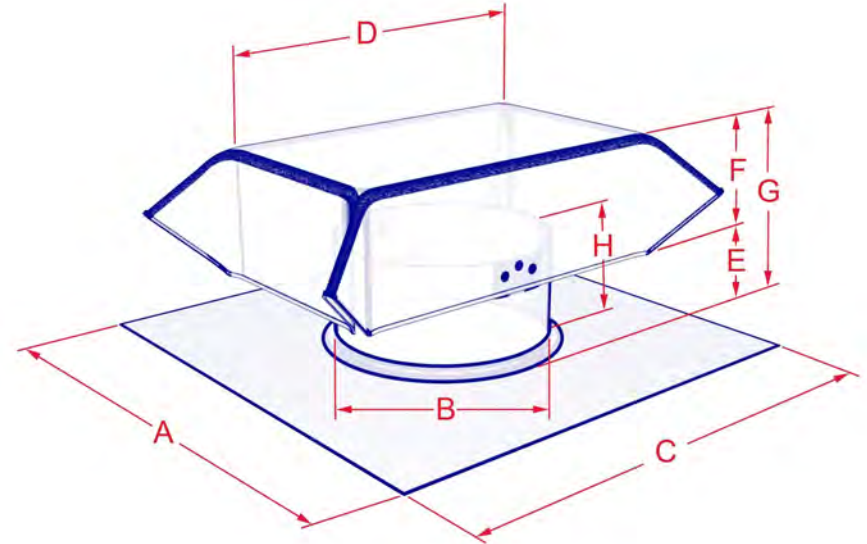

- LOW SILHOUETTE
- INSTALLS ON ANY PITCH
- 1/8" INSECT SCREEN
- CAN BE MANUFACTURED FOR SHAKE BASE, HARD CONNECT & CURB MOUNT APPLICATIONS
- TALLER CLEARANCES AVAILABLE

**PRODUCT: J-VENT COPPER | ROOF VENT CAP (CJV\_\_)**

**MATERIALS: COPPER**

**SIZES: 4" (CRIMPED HOOD STYLE) & 6", 8", 10", 12" (3 PIECE HOOD STYLE)**

"A Tradition of Quality Since 1937"

*Artis Metals Company*

3 PIECE HOOD STYLE  
SIZES: 6", 8", 10", & 12"

CRIMPED HOOD STYLE  
SIZES: 4"

SKU	SIZE	A	B	C	D	E	F	G	H
CJV416 (CRIMPED HOOD)	4"	9.00	4.00	9.00	6.25	1.50	1.75	3.25	2.50
CJV616 (3 PIECE HOOD)	6"	12.00	6.00	15.00	10.00	2.00	3.00	5.00	4.00
CJV816 (3 PIECE HOOD)	8"	15.00	8.00	15.00	12.00	2.00	3.50	5.50	2.13
CJV1016 (3 PIECE HOOD)	10"	15.00	10.00	20.00	16.00	2.225	4.25	6.50	5.25
CJ1216 (3 PIECE HOOD)	12"	20.00	12.00	24.00	19.00	2.50	4.50	7.00	1.88