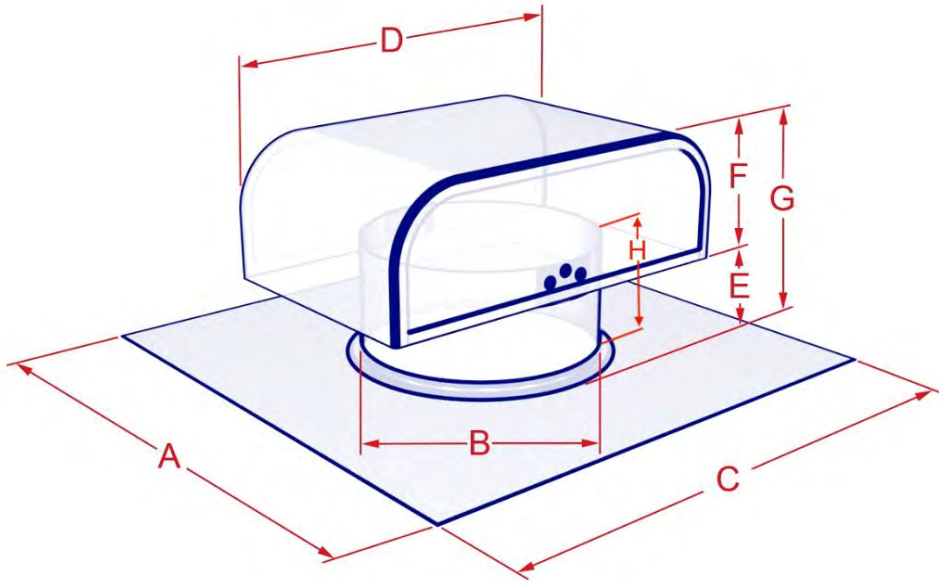

3 PIECE HOOD STYLE  
SIZES: 6", 8", 10", & 12"

CRIMPED HOOD STYLE  
SIZES: 3", 4", 5"

**PRODUCT HIGHLIGHTS**

THE ARTIS J-VENT IS USED PRIMARILY AS AN EXHAUST VENT FOR BATHROOMS, RANGE HOODS, AND OTHER AIR QUALITY APPLICATIONS. IT IS ALSO USED FOR PASSIVE ATTIC VENTILATION OR FRESH AIR INTAKE. THE J-VENT CAN ALSO BE USED ON ANY ROOF PITCH.

- LOW SILHOUETTE
- INSTALLS ON ANY PITCH
- 1/8" INSECT SCREEN
- CAN BE MANUFACTURED FOR SHAKE BASE, HARD CONNECT & CURB MOUNT APPLICATIONS
- TALLER CLEARANCES AVAILABLE

**PRODUCT: J-VENT COPPER | ROOF VENT CAP (CJV\_\_)**

**MATERIALS: COPPER**

**SIZES: 4" (CRIMPED HOOD STYLE) & 6", 8", 10", 12" (3 PIECE HOOD STYLE)**

"A Tradition of Quality Since 1937"

*Artis Metals Company*

3 PIECE HOOD STYLE  
SIZES: 6", 8", 10", & 12"

CRIMPED HOOD STYLE  
SIZES: 4"

SKU	SIZE	A	B	C	D	E	F	G	H
CJV416 (CRIMPED HOOD)	4"	9.00	4.00	9.00	6.25	1.50	1.75	3.25	2.50
CJV616 (3 PIECE HOOD)	6"	12.00	6.00	15.00	10.00	2.00	3.00	5.00	4.00
CJV816 (3 PIECE HOOD)	8"	15.00	8.00	15.00	12.00	2.00	3.50	5.50	2.13
CJV1016 (3 PIECE HOOD)	10"	15.00	10.00	20.00	16.00	2.225	4.25	6.50	5.25
CJ1216 (3 PIECE HOOD)	12"	20.00	12.00	24.00	19.00	2.50	4.50	7.00	1.88