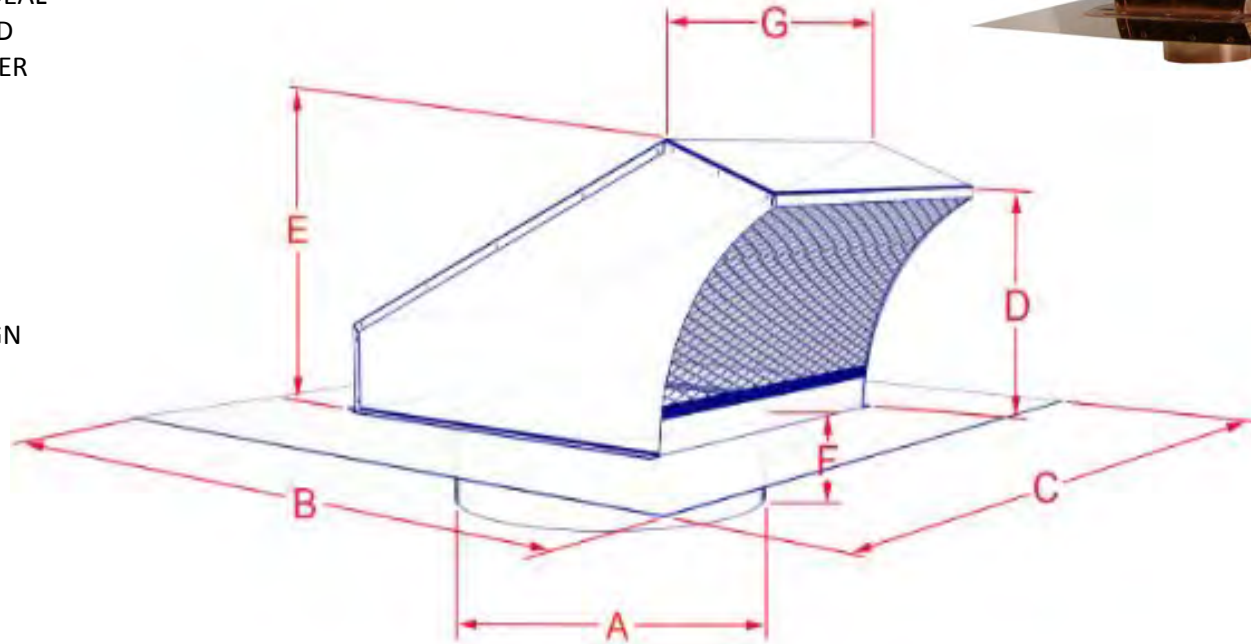

**PRODUCT: COPPER ROOF MOUNT EXHAUST VENT (RDVC\_\_)**

**MATERIALS:** COPPER

**SIZES:** 4" - 10"

"A Tradition of Quality Since 1937"

Artis Metals Company

**PRODUCT HIGHLIGHTS**

THE ARTIS ROOF MOUNT EXHAUST VENT IS IDEAL FOR USE AS BATHROOM AND RANGE HOOD VENTILATION. IT CAN ALSO BE USED AS DRYER VENTILATION, MUST REMOVE SCREEN.

- LOW SILHOUETTE
- WITH OR WITHOUT DAMPER
- 1/4" COPPER SCREEN
- INTAKE OR EXHAUST VENTING
- AESTHETICALLY PLEASING COPPER DESIGN
- NOT RECOMMENDED FOR USE ON FLAT ROOFS

COPPER	SIZE	A (COLLAR SIZE)	B	C	D	E	F	G
RDVC4	4"	4	13.50	13.50	3.875	4.50	2.00	5.50
RDVC6	6"	6	17.00	17.00	5.125	6.125	2.00	8.50
RDVC8	8"	8	17.00	17.00	5.125	6.125	2.00	8.50
RDVC10	10"	10	20.00	20.00	5.25	6.125	2.00	11.25