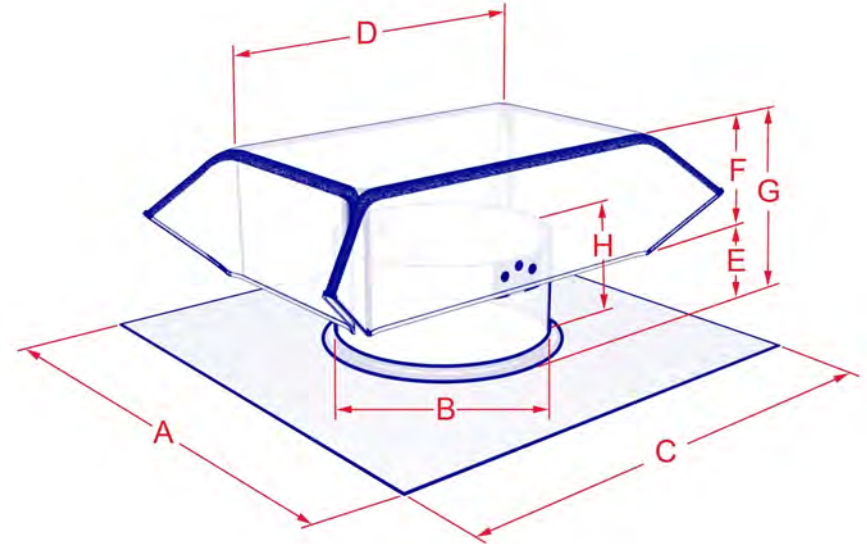

- LOW SILHOUETTE
- INSTALLS ON ANY PITCH
- 1/8" INSECT SCREEN
- CAN BE MANUFACTURED FOR SHAKE BASE, HARD CONNECT & CURB MOUNT APPLICATIONS
- TALLER CLEARANCES AVAILABLE

**PRODUCT: J-VENT COPPER | ROOF VENT CAP (CJV\_\_)**

**MATERIALS: COPPER**

**SIZES: 4" (CRIMPED HOOD STYLE) & 6", 8", 10", 12" (3 PIECE HOOD STYLE)**

"A Tradition of Quality Since 1937"

Artis Metals Company

3 PIECE HOOD STYLE  
SIZES: 6", 8", 10", & 12"

CRIMPED HOOD STYLE  
SIZES: 4"

SKU	SIZE	A	B	C	D	E	F	G	H
CJV416 (CRIMPED HOOD)	4"	9.00	4.00	9.00	6.25	1.50	1.75	3.25	2.50
CJV616 (3 PIECE HOOD)	6"	12.00	6.00	15.00	10.00	2.00	3.00	5.00	4.00
CJV816 (3 PIECE HOOD)	8"	15.00	8.00	15.00	12.00	2.00	3.50	5.50	2.13
CJV1016 (3 PIECE HOOD)	10"	15.00	10.00	20.00	16.00	2.225	4.25	6.50	5.25
CJ1216 (3 PIECE HOOD)	12"	20.00	12.00	24.00	19.00	2.50	4.50	7.00	1.88