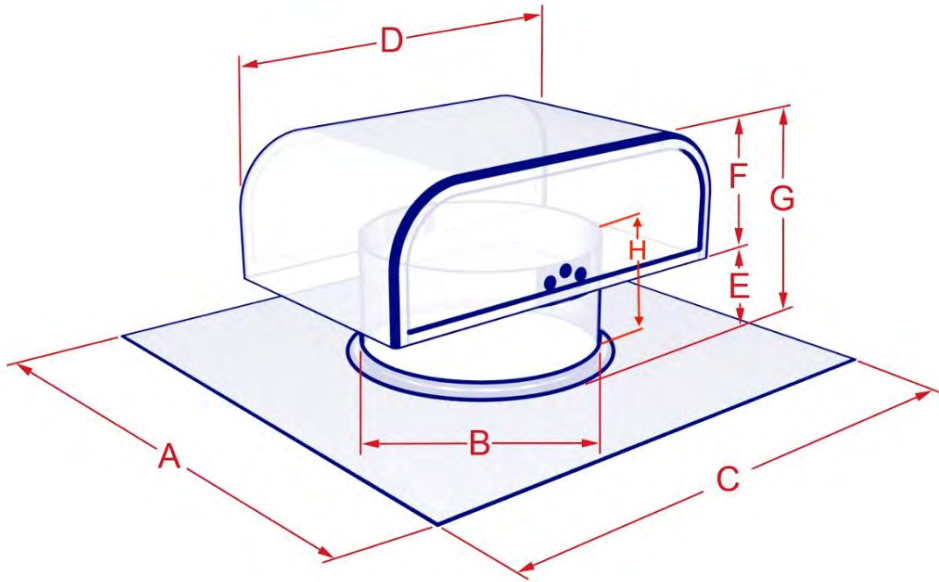

3 PIECE HOOD STYLE  
SIZES: 6", 8", 10", & 12"

CRIMPED HOOD STYLE  
SIZES: 3", 4", 5"

**PRODUCT HIGHLIGHTS**

THE ARTIS J-VENT IS USED PRIMARILY AS AN EXHAUST VENT FOR BATHROOMS, RANGE HOODS, AND OTHER AIR QUALITY APPLICATIONS. IT IS ALSO USED FOR PASSIVE ATTIC VENTILATION OR FRESH AIR INTAKE. THE J-VENT CAN ALSO BE USED ON ANY ROOF PITCH.

- LOW SILHOUETTE
- INSTALLS ON ANY PITCH
- 1/8" INSECT SCREEN
- CAN BE MANUFACTURED FOR SHAKE BASE, HARD CONNECT & CURB MOUNT APPLICATIONS
- TALLER CLEARANCES AVAILABLE

**PRODUCT: J-VENT COPPER | ROOF VENT CAP (CJV\_\_)**

**MATERIALS: COPPER**

**SIZES: 4" (CRIMPED HOOD STYLE) & 6", 8", 10", 12" (3 PIECE HOOD STYLE)**

"A Tradition of Quality Since 1937"

Artis Metals Company

3 PIECE HOOD STYLE  
SIZES: 6", 8", 10", & 12"

CRIMPED HOOD STYLE  
SIZES: 4"

SKU	SIZE	A	B	C	D	E	F	G	H
CJV416 (CRIMPED HOOD)	4"	9.00	4.00	9.00	6.25	1.50	1.75	3.25	2.50
CJV616 (3 PIECE HOOD)	6"	12.00	6.00	15.00	10.00	2.00	3.00	5.00	4.00
CJV816 (3 PIECE HOOD)	8"	15.00	8.00	15.00	12.00	2.00	3.50	5.50	2.13
CJV1016 (3 PIECE HOOD)	10"	15.00	10.00	20.00	16.00	2.225	4.25	6.50	5.25
CJ1216 (3 PIECE HOOD)	12"	20.00	12.00	24.00	19.00	2.50	4.50	7.00	1.88