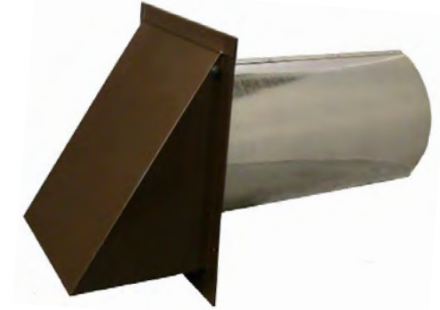

## PRODUCT: POWDER COATED WALL VENT CAP

MATERIALS: POWDER COATED

SIZES: 3" - 14" | SCREEN ONLY, DAMPER ONLY, DAMPER & SCREEN

"A Tradition of Quality Since 1937"

Artis Metals Company

**BLACK**  
SIZES: 3"- 14"

**WHITE**  
SIZES: 3"- 14"

**BROWN**  
SIZES: 3"- 14"

### PRODUCT HIGHLIGHTS

THE ARTIS WALL CAP IS IDEAL FOR USE WITH THE DAMPER ONLY DRYER VENTING, KITCHEN FAN EXHAUST, BATH FAN EXHAUST, FURNACE AIR INTAKE (SCREEN ONLY), WHOLE HOUSE VENTILATIONS, AND HRV'S. VENTS WITH DAMPERS COME STANDARD WITH A SPRING CLOSURE DAMPER AND WEATHER SEAL FOR INCREASED ENERGY