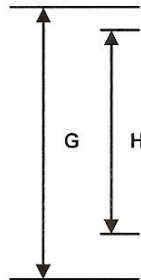

**HOODED WALL VENT**  
 DWVA, DWVG, SWVA, SWVG,  
 SDWVA, SDWVG

"A Tradition of Quality Since 1937"

*Artis Metals Company, Inc.*

- ◆ IDEAL FOR CLOTHES DRYER OR KITCHEN FAN EXHAUST (DAMPER OR DAMPER & SCREEN MODEL)
- ◆ IDEAL FOR HEATING OR VENTILATING FRESH AIR INTAKE (SCREEN ONLY MODEL)
- ◆ #4 & #8 GALVANIZED SCREEN AVAILABLE
- ◆ GALVANIZED (G-90)
- ◆ ALUMINUM (H3003)
- ◆ POWDERCOATED GALVANIZED HOOD, FLANGE & DAMPER
- ◆ AVAILABLE COLORS: BROWN, BLACK OR WHITE
- ◆ ALL DAMPERS ARE ALUMINUM

	A	B	C	D	E	F	G	H
4"	4.0000	5.0625	6.0625	.9375	8.5000	8.8750	6.6250	6.1250
5"	5.0000	6.0000	7.0000	.9375	8.5000	8.3750	7.6250	6.1250
6"	6.0000	7.0625	8.0000	1.0000	8.5000	9.0000	8.6250	7.8125
7"	7.0000	8.0625	9.0625	1.0000	8.5000	10.7500	9.6250	8.8125
8"	8.0000	10.0000	11.0625	1.375	8.5000	10.3750	11.1250	10.3750
10"	10.0000	12.0000	13.0000	1.375	8.5000	11.5000	13.6250	12.5000
12"	12.0000	13.125	14.0625	.9375	8.5000	9.7500	14.5625	13.8750