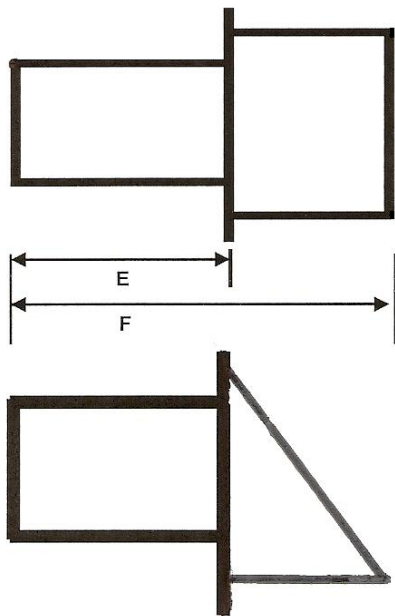

**HOODED WALL VENT**  
 DWVA, DWVG, SWVA, SWVG,  
 SDWVA, SDWVG

"A Tradition of Quality Since 1937"

*Artis Metals Company, Inc.*

- ◆ IDEAL FOR CLOTHES DRYER OR KITCHEN FAN EXHAUST (DAMPER OR DAMPER & SCREEN MODEL)
- ◆ IDEAL FOR HEATING OR VENTILATING FRESH AIR INTAKE (SCREEN ONLY MODEL)
- ◆ #4 & #8 GALVANIZED SCREEN AVAILABLE
- ◆ GALVANIZED (G-90)
- ◆ ALUMINUM (H3003)
- ◆ POWDERCOATED GALVANIZED HOOD, FLANGE & DAMPER
- ◆ AVAILABLE COLORS: BROWN, BLACK OR WHITE
- ◆ ALL DAMPERS ARE ALUMINUM

	A	B	C	D	E	F	G	H
4"	4.0000	5.0625	6.0625	.9375	8.5000	8.8750	6.6250	6.1250
5"	5.0000	6.0000	7.0000	.9375	8.5000	8.3750	7.6250	6.1250
6"	6.0000	7.0625	8.0000	1.0000	8.5000	9.0000	8.6250	7.8125
7"	7.0000	8.0625	9.0625	1.0000	8.5000	10.7500	9.6250	8.8125
8"	8.0000	10.0000	11.0625	1.375	8.5000	10.3750	11.1250	10.3750
10"	10.0000	12.0000	13.0000	1.375	8.5000	11.5000	13.6250	12.5000
12"	12.0000	13.125	14.0625	.9375	8.5000	9.7500	14.5625	13.8750