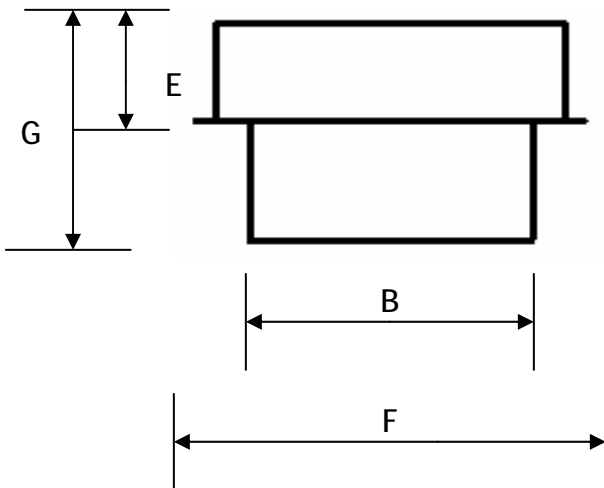

**COPPER RECTANGULAR WALL VENT
RC310(S)**

"A Tradition of Quality Since 1937"

Artis Metals Company, Inc.

- ◆ RAIN PROOF
- ◆ IDEAL FOR KITCHEN FAN VENTING
- ◆ 1/4" COPPER EXPANDED METAL SCREEN AVAILABLE
- ◆ ALL COPPER CONSTRUCTION (16OZ COLD ROLLED)

A	3.250
B	10.00
C	5.625
D	11.00
E	5.00
F	12.750
G	9.50