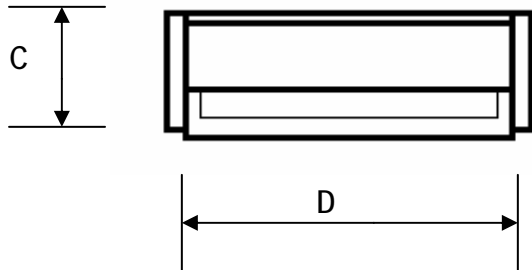

**COPPER RECTANGULAR WALL VENT
RC310(S)**

"A Tradition of Quality Since 1937"

Artis Metals Company, Inc.

- ◆ RAIN PROOF
- ◆ IDEAL FOR KITCHEN FAN VENTING
- ◆ 1/4" COPPER EXPANDED METAL SCREEN AVAILABLE
- ◆ ALL COPPER CONSTRUCTION (16OZ COLD ROLLED)

A	3.250
B	10.00
C	5.625
D	11.00
E	5.00
F	12.750
G	9.50