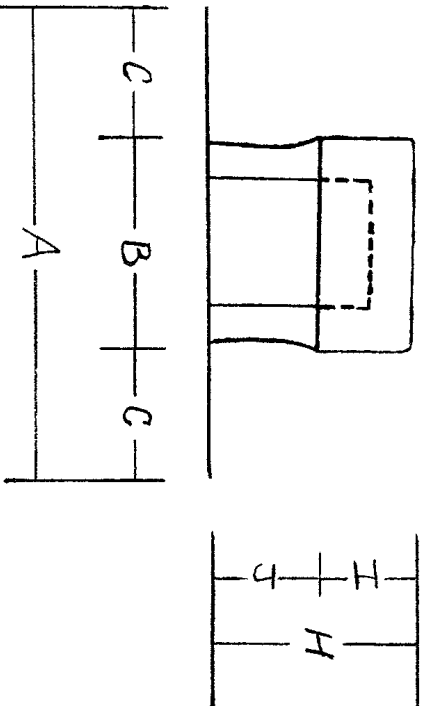

PEAK VENT

"A Tradition of Quality Since 1937"

Artis Metals Company, Inc.

- ◆ LOW SILHOUETTE
- ◆ THREE SIDES OPEN
- ◆ INSTALLS ON ANY PITCH
- ◆ #8 INSECT SCREEN
- ◆ GALVANIZED (G-90)
- ◆ ALUMINUM (H3003)
- ◆ COPPER (COLD ROLLED 16 OZ.)
- ◆ PAINTED STEEL (BROWN, BLACK OR WHITE)

	A	B	C	D	E	F	G	H	I	J
3"	13.00	6.00	3.50	16.00	12.00	2.375	1.50	5.00	3.00	2.125
4"	13.00	6.00	3.50	16.00	12.00	2.375	1.50	5.00	3.00	2.125
5"	13.00	6.00	3.50	16.00	12.00	2.375	1.50	5.00	3.00	2.125
7"	13.00	8.50	2.25	19.50	15.00	2.75	2.00	5.00	3.00	2.125
10"	18.00	13.00	2.50	28.00	19.00	6.00	3.00	6.75	4.125	2.50