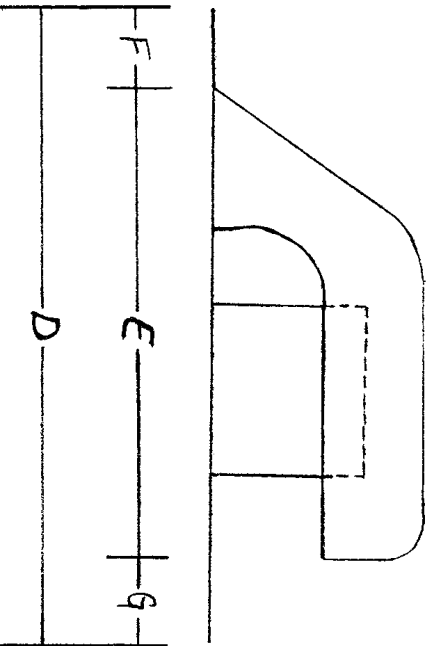

PEAK VENT

"A Tradition of Quality Since 1937"

Artis Metals Company, Inc.

- ◆ LOW SILHOUETTE
- ◆ THREE SIDES OPEN
- ◆ INSTALLS ON ANY PITCH
- ◆ #8 INSECT SCREEN
- ◆ GALVANIZED (G-90)
- ◆ ALUMINUM (H3003)
- ◆ COPPER (COLD ROLLED 16 OZ.)
- ◆ PAINTED STEEL (BROWN, BLACK OR WHITE)

	A	B	C	D	E	F	G	H	I	J
3"	13.00	6.00	3.50	16.00	12.00	2.375	1.50	5.00	3.00	2.125
4"	13.00	6.00	3.50	16.00	12.00	2.375	1.50	5.00	3.00	2.125
5"	13.00	6.00	3.50	16.00	12.00	2.375	1.50	5.00	3.00	2.125
7"	13.00	8.50	2.25	19.50	15.00	2.75	2.00	5.00	3.00	2.125
10"	18.00	13.00	2.50	28.00	19.00	6.00	3.00	6.75	4.125	2.50