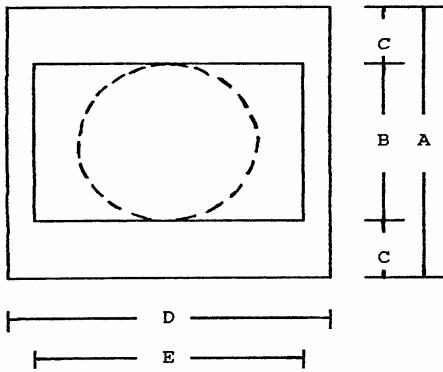

HOOD STYLE
6", 8" & 10"

HOOD STYLE
4"

- ◆ LOW SILHOUETTE
- ◆ FOUR SIDES OPEN
- ◆ INSTALLS ON ANY PITCH
- ◆ #8 INSECT SCREEN
- ◆ ALL 16OZ COLD ROLLED COPPER

J-VENT COPPER

"A Tradition of Quality Since 1937"