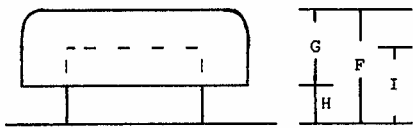

HOOD STYLE
6", 8" & 10"

HOOD STYLE
4"

- ◆ LOW SILHOUETTE
- ◆ FOUR SIDES OPEN
- ◆ INSTALLS ON ANY PITCH
- ◆ #8 INSECT SCREEN
- ◆ ALL 16OZ COLD ROLLED COPPER

J-VENT COPPER

"A Tradition of Quality Since 1937"