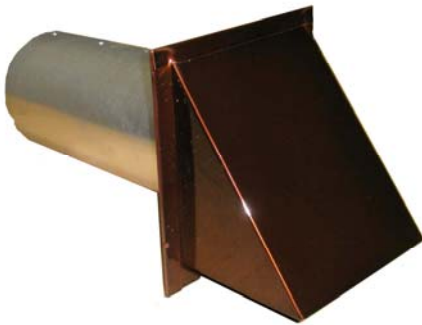

A Tradition of Quality Since 1937

Artis Metals Company

Phone 208-336-1560 ~ Fax 208-343-9679

Custom Powder Coated Vents

Color Coordinate Your Vents and Add Long
Lasting Protection from the Elements

Candy Copper Dryer Vent

Candy Copper Roof Vent

SAMPLE COLOR PALLET

**Colors Viewed Online May Differ From Actual Color

Benefits

- Color match your vents
- Large Selection of colors
- Add Strength & Durability
- Unique and Reasonably Priced
- Heavy Gauge Metal
- American Made